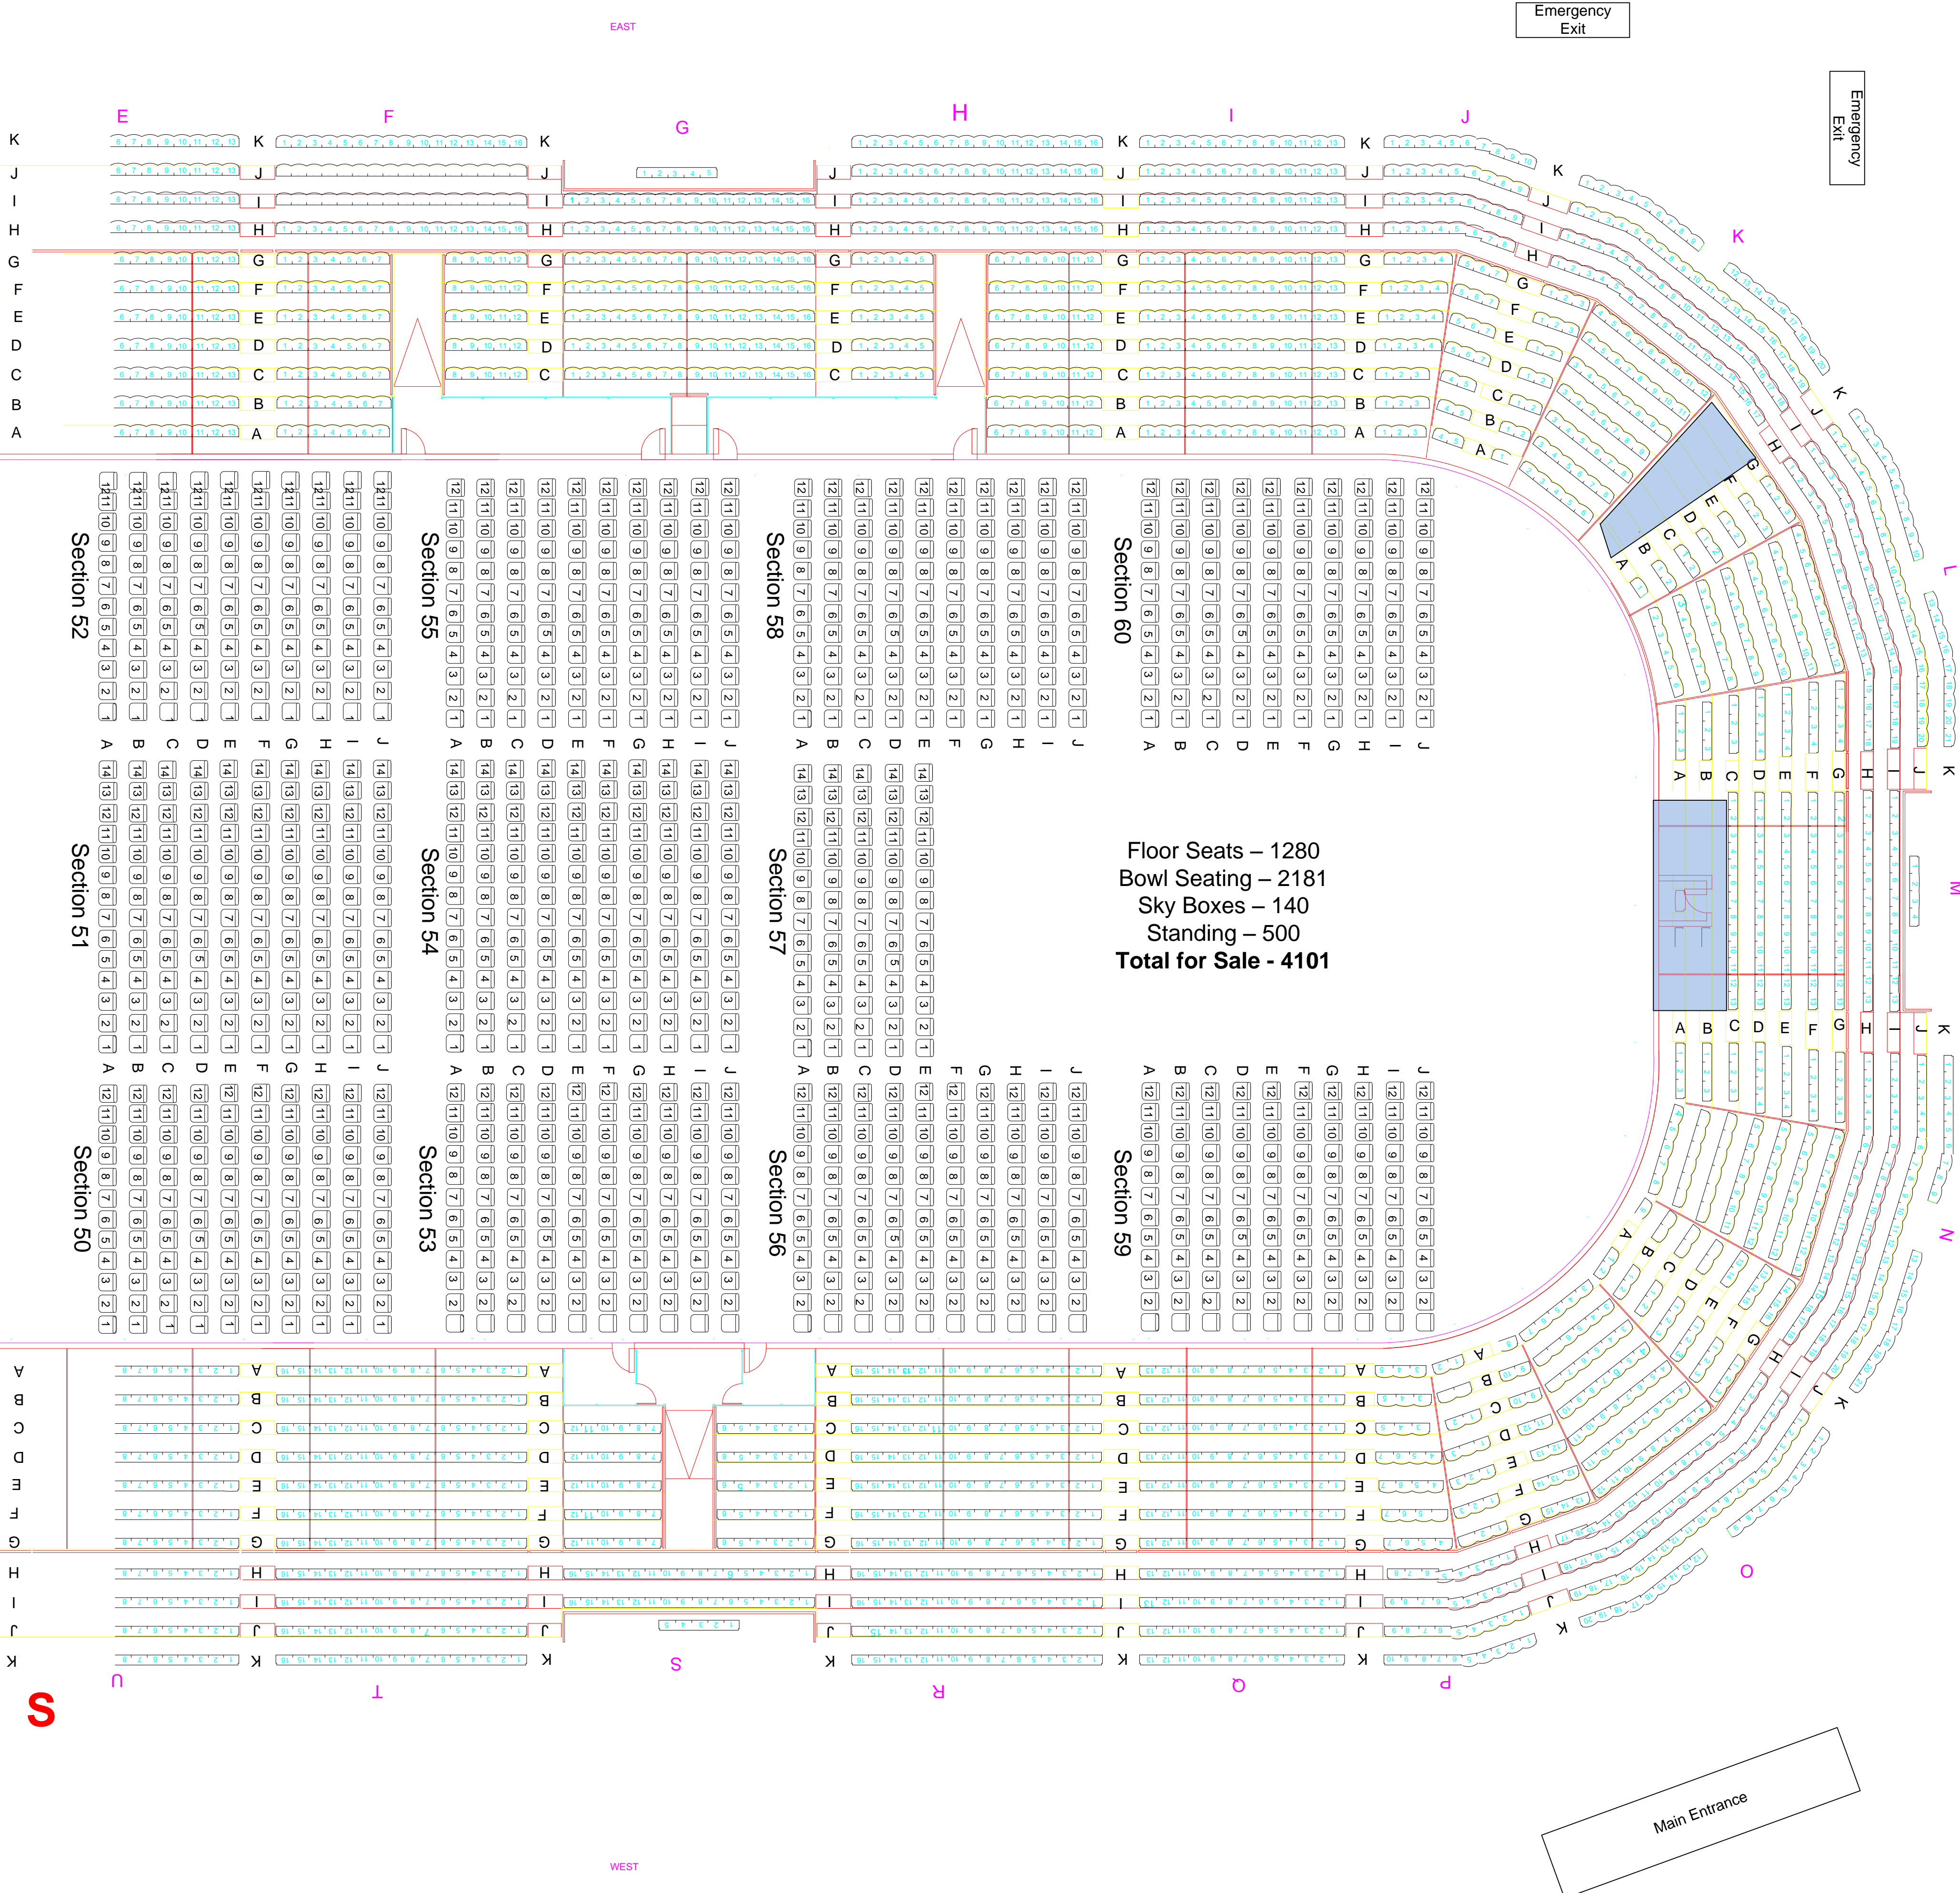

Emergency Exit

Emergency Exit

Floor Seats – 1280
 Bowl Seating – 2181
 Sky Boxes – 140
 Standing – 500
Total for Sale - 4101

Stage

Main Entrance

S

T

S